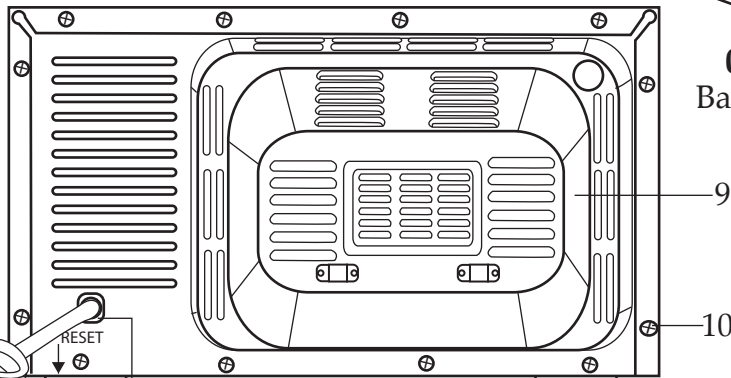

## Unit Information

220/240V – 50/60Hz – 1700W  
 1.5 Cubic Foot Capacity  
 Will Accommodate 4 Half Size Sheet Pan.

## Europe Half Size Convection Oven WCO500XE

**032338**  
 Wire Rack (3 required)

**034796**  
 Baking Tray

**Back View**

S/N: YYMM620001  
 YYMM620001  
 YY for Year  
 MM for Month  
 62 for WCO500XE  
 0001 for SN