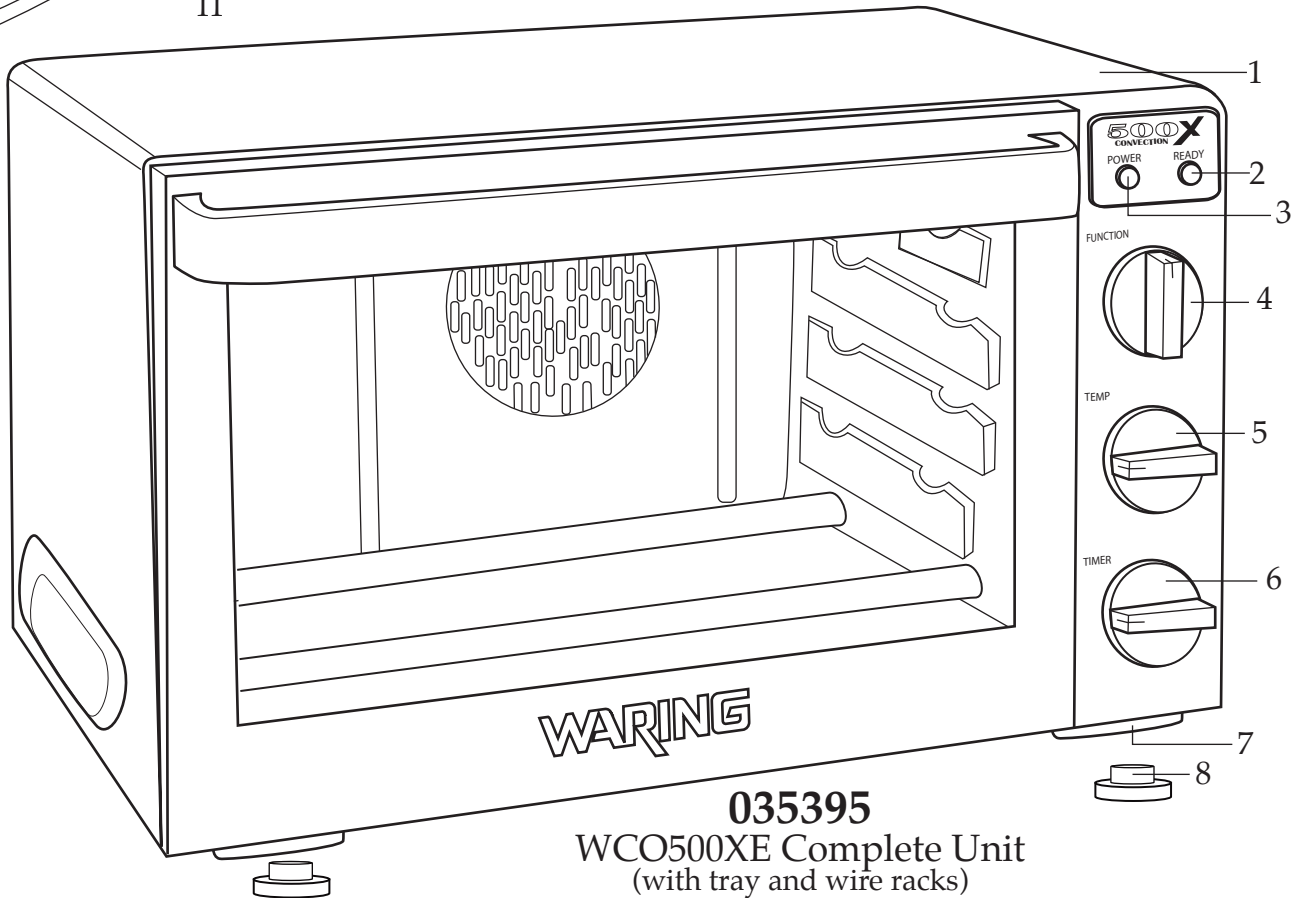

Serial Number - Date Code

035395
WCO500XE Complete Unit
(with tray and wire racks)