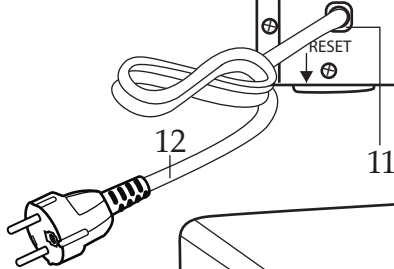

035395
WCO500XE Complete Unit
(with tray and wire racks)