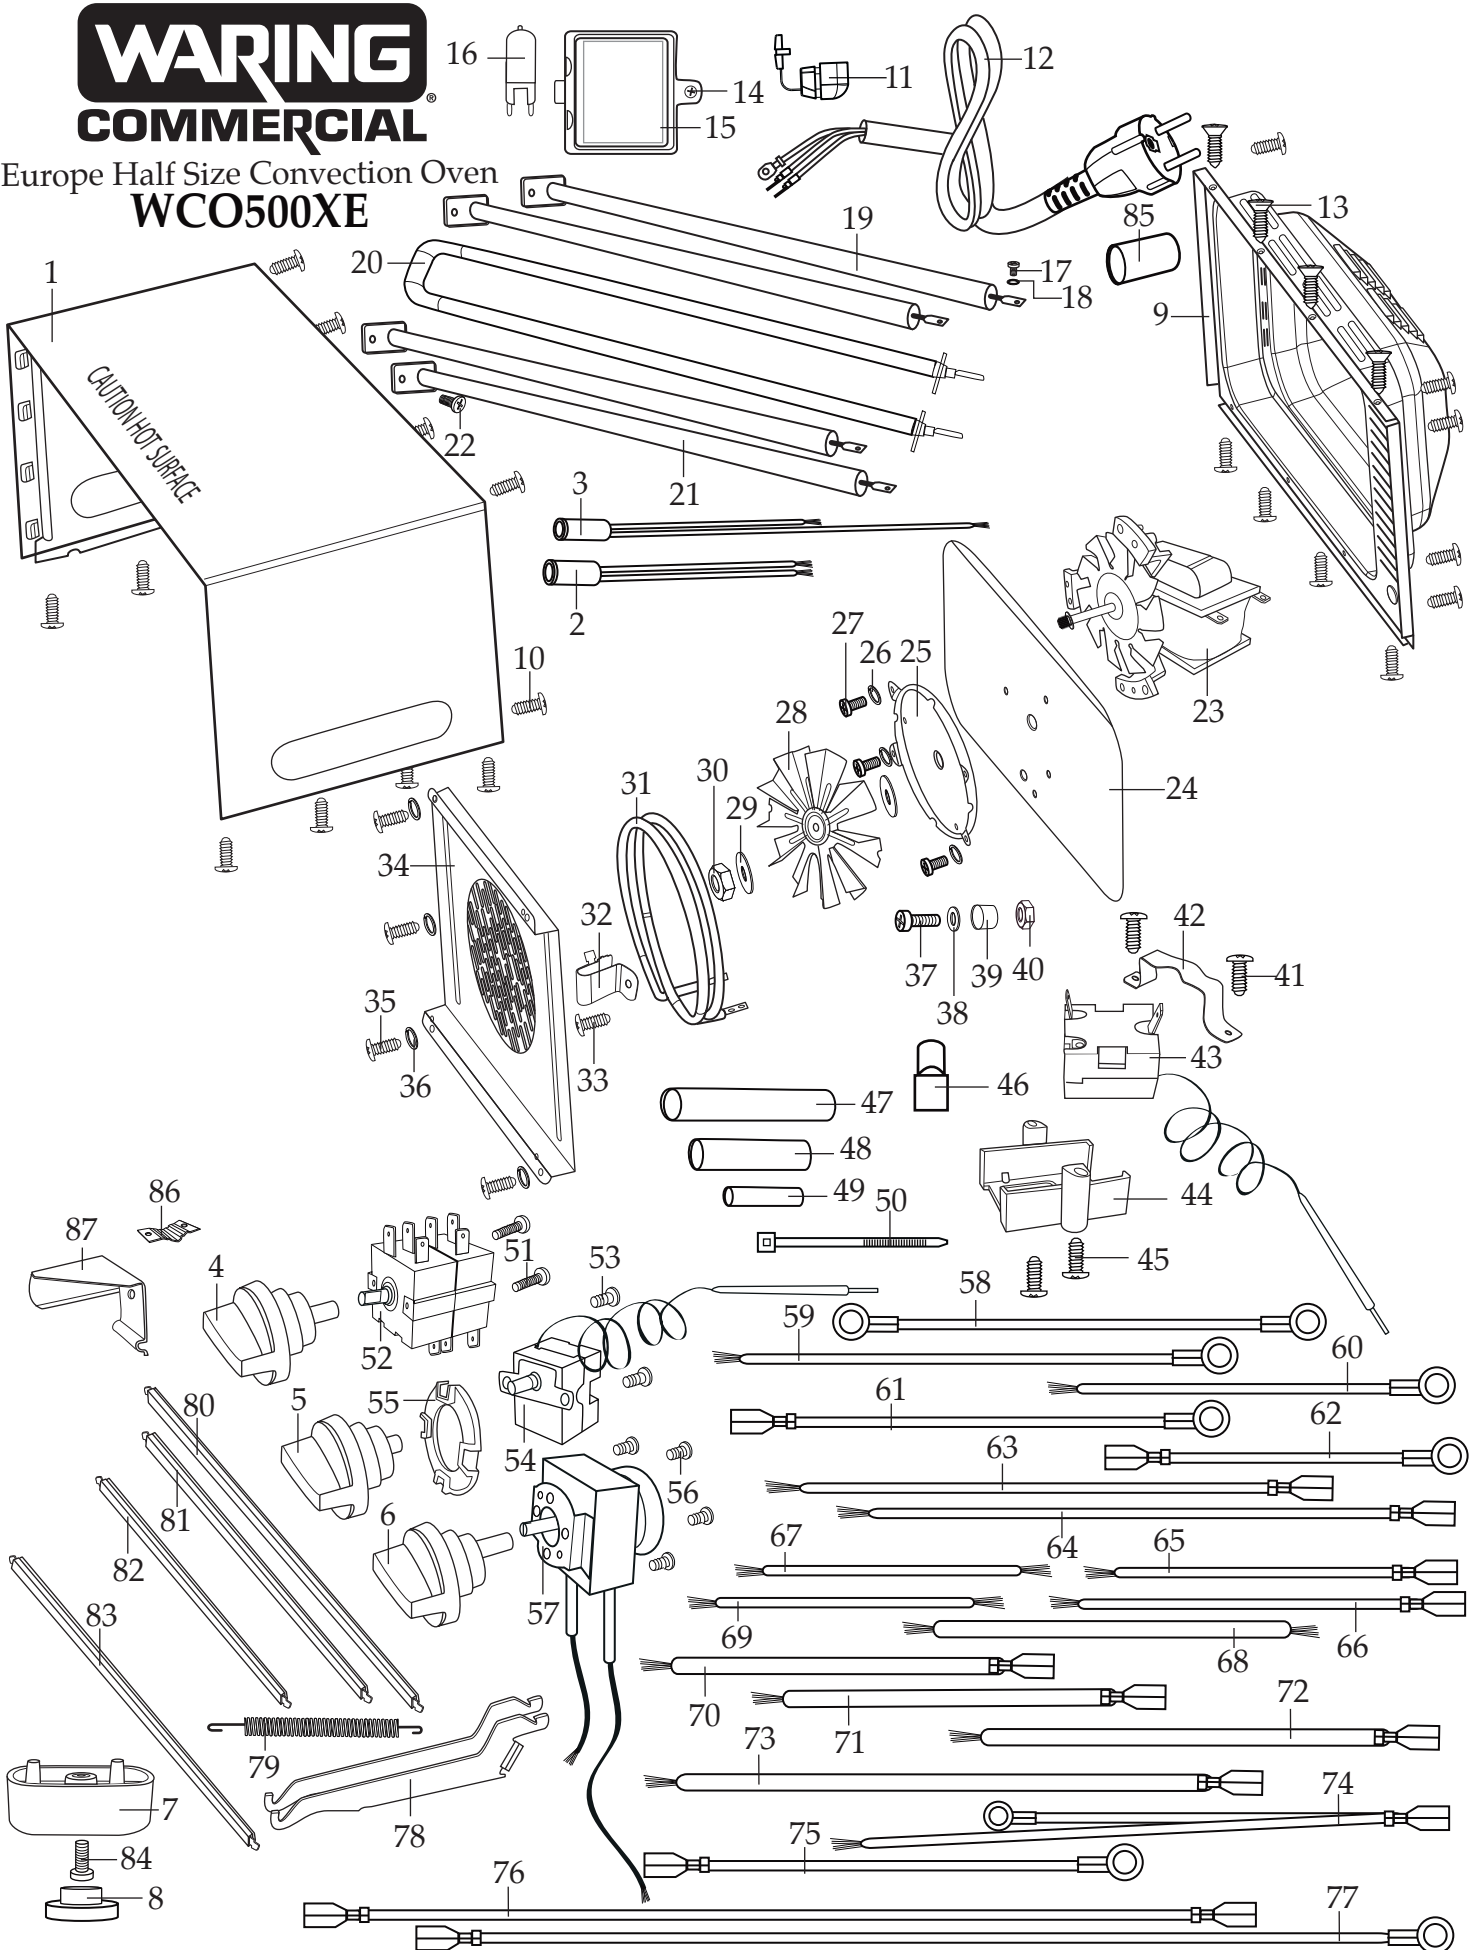

## Europe Half Size Convection Oven WCO500XE

Illustration #	Part #	Description
1	034795	Shell
2	034766	Ready Light (green)
3	034765	Power Light (red)
4	034687	Function Knob
5	034688	Temp Knob
6	034689	Timer Knob
7	034690	Foot Base (4 required)
8	034691	Foot (4 required)
9	035388	Back Cover
10	034693	Screw (16 required)
11	034694	Strain Relief
12	032088	Cord
13	034704	Flat Head Screw (4 required)
14	034696	Light Cover Screw
15	034798	Light Cover
16	034698	Halogen Bulb
17	034699	Screw (leads to elements)
18	034700	Spring Washer (leads to elements)
19	035389	Top Element (2 required)
20	035390	U Element
21	035391	Bottom Element (2 required)
22	034703	Screw (element plate)
23	035392	Motor Assembly
24	034707	Insulated Heat Plate
25	034708	Motor Fan Base
26	034717	Spring Washer (3 required)
27	034705	Screw (3 required)
28	034709	Fan
29	034710	Washer (2 required)
30	034711	Hex Nut
31	035393	Rear Heating Element

Illustration #	Part #	Description
62	034791	7.25" Black Lead
63	034739	5.75" White Lead
64	034739	5.75" White Lead
65	034784	7" Brown Lead
66	034741	8.75" White Lead
67	034742	4.5" White Lead
68	034743	4.5" Black Lead
69	034744	4.5" Thick White Lead
70	034745	5" Thick White Lead
71	034746	5" Thick Black Lead
72	034790	7" Thick Black Lead
73	034748	8.5" Thick White Lead
74	034788	Double White Lead
75	034786	8" Blue Lead
76	034787	29.5" Black Lead
77	034785	36" Red Lead
78	034752	Hinges (set)
79	034782	Hinge Spring (2 required)
80	034778	20.25" Door Gasket (top oven compartment)
81	034780	13" Door Gasket (left side oven compartment)
82	034779	9.5" Door Gasket (knob side oven compartment)
83	034777	18.5" Door Gasket (oven door)
84	034759	Foot Screw (4 required)
85	034760	Ventilation Pipe
86	034762	Small Thermostat Bulb Bracket (2 required)
87	034793	Large Thermostat Bulb Bracket